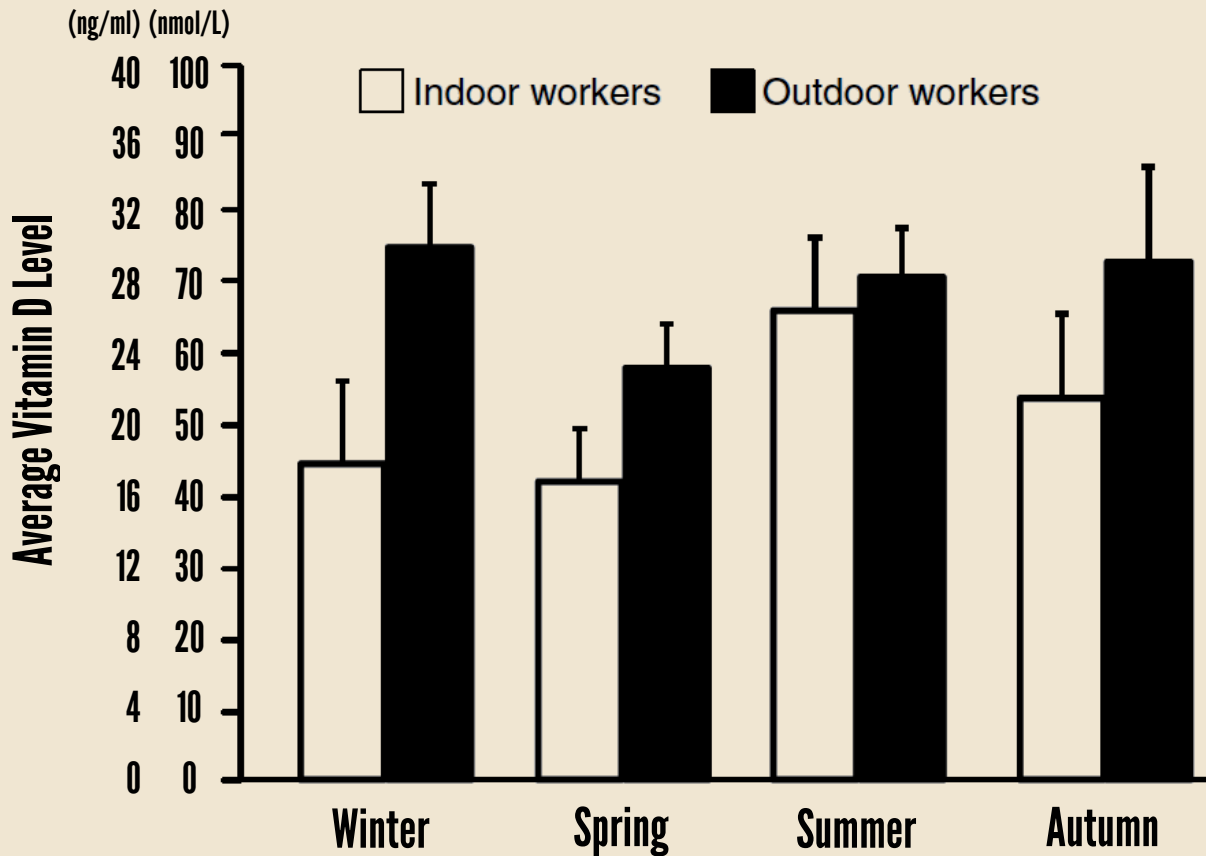

Effect of Season on Vitamin D Levels of Indoor and Outdoor Workers

Chart Date 6/16/2023

©2023 GrassrootsHealth

Sowah et al., *BMC Public Health*, 2017.

GrassrootsHealth
Nutrient
Research Institute

Moving
Research
Into Practice