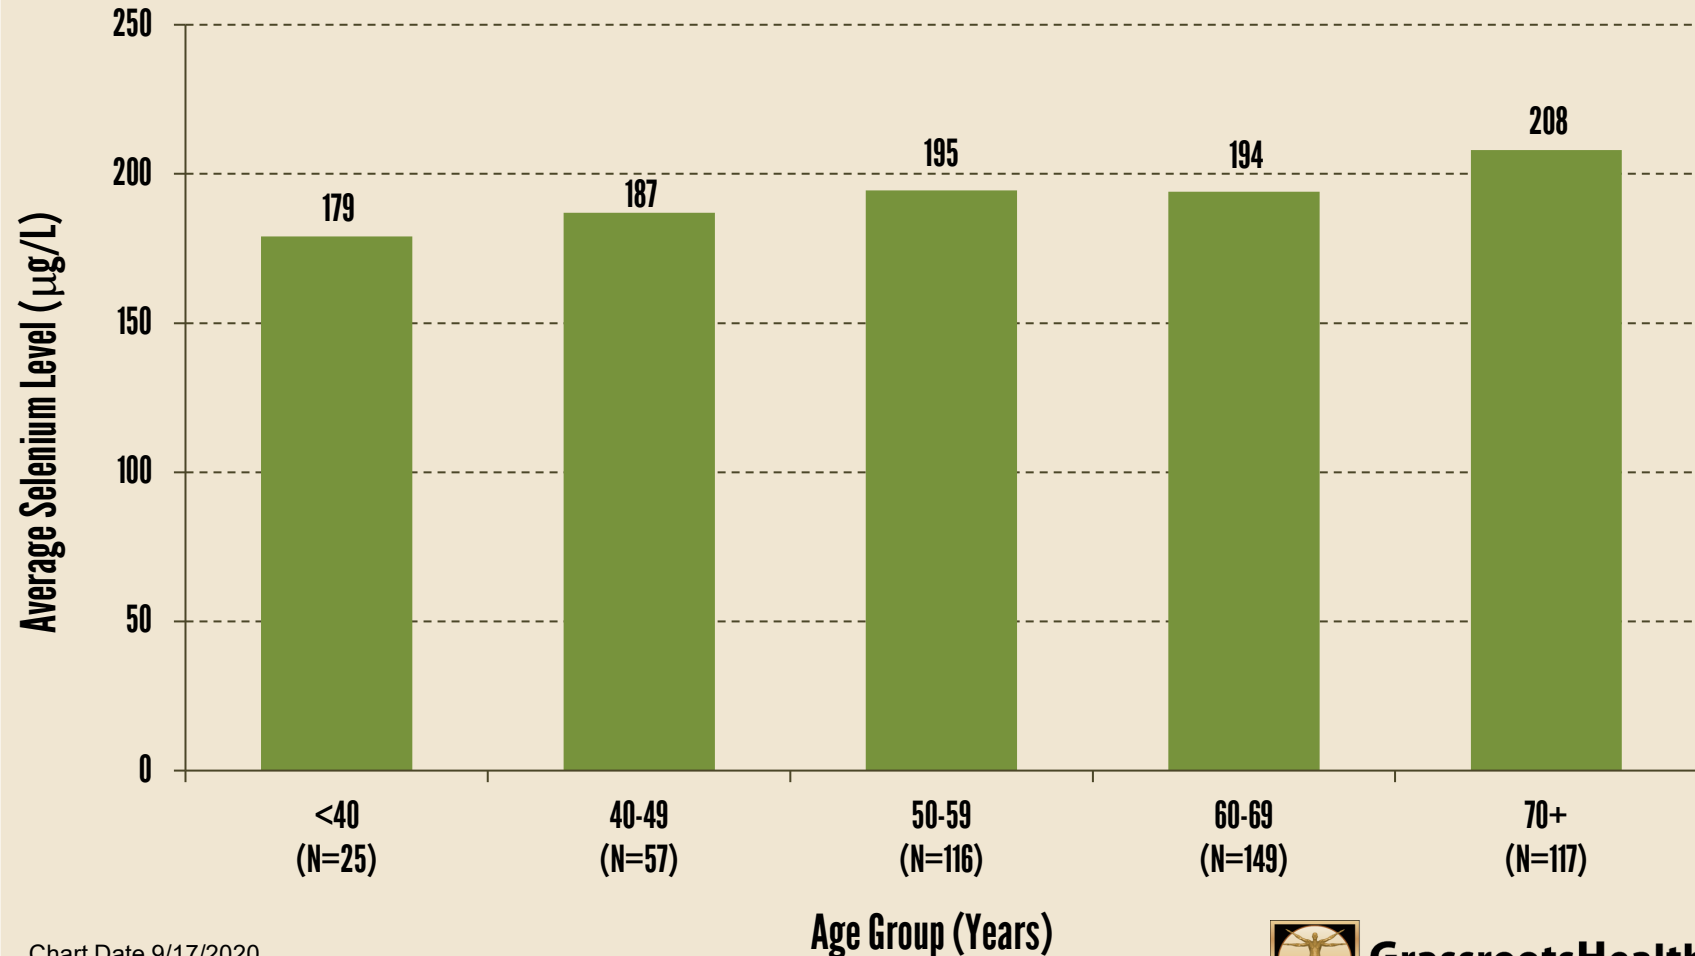

Selenium Levels Among GrassrootsHealth Participants by Age (N=464)

Chart Date 9/17/2020

©2020 GrassrootsHealth

Preliminary data, not yet published

Age Group (Years)

GrassrootsHealth

Moving Research into Practice