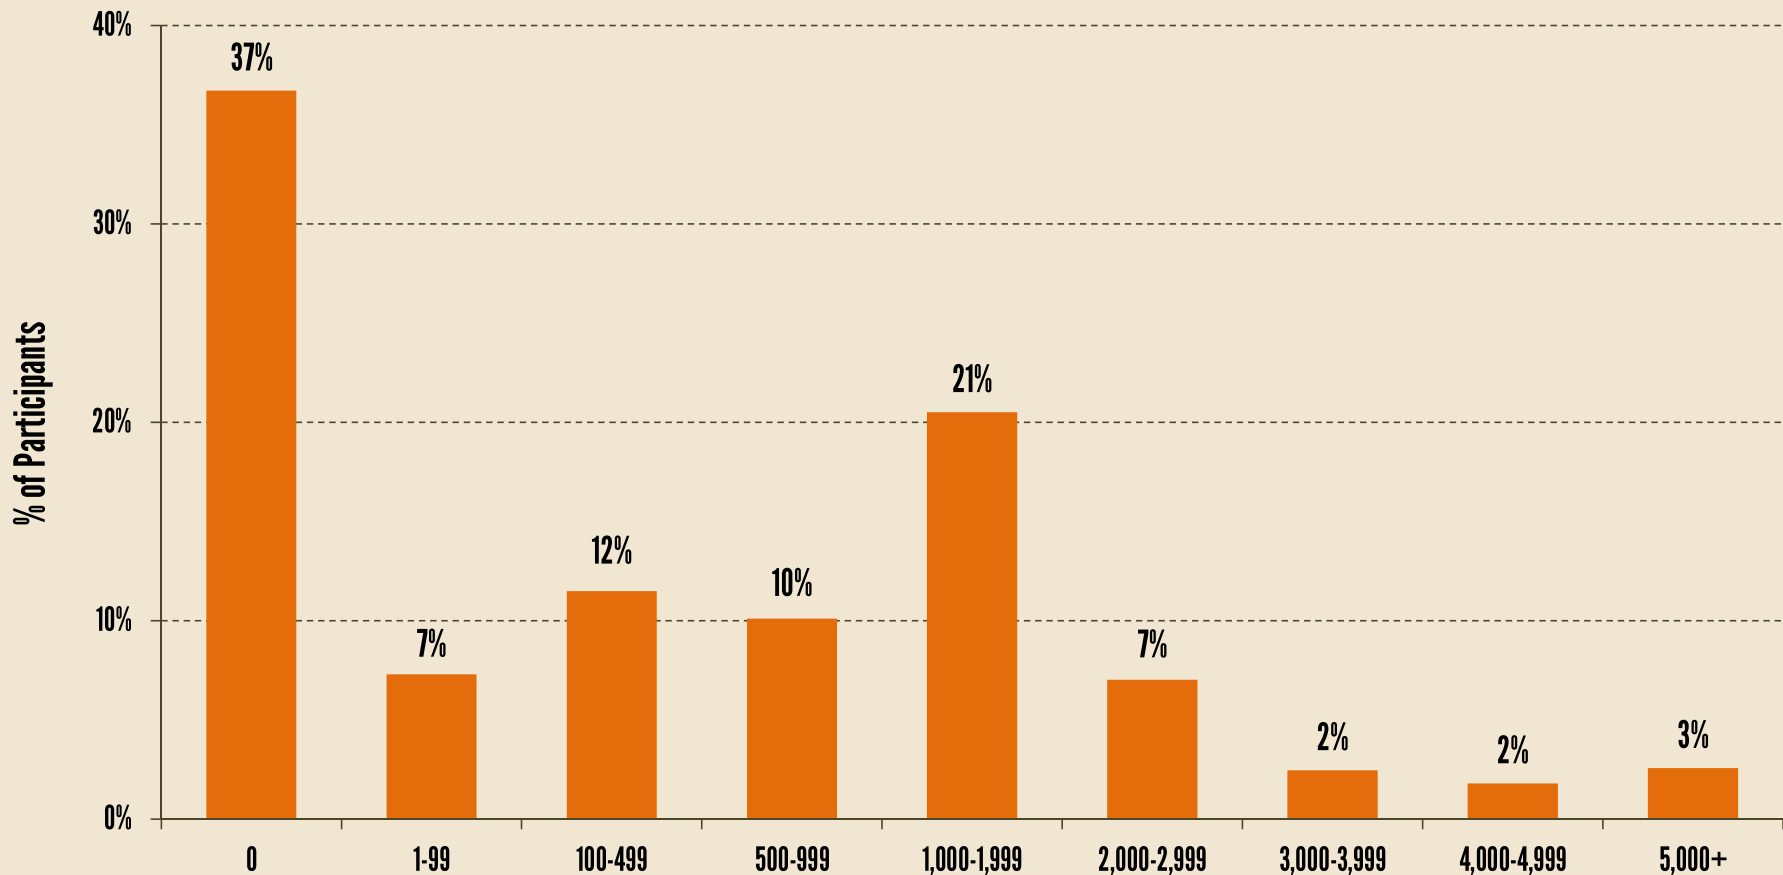

# Supplemental Vitamin C Intake Among GrassrootsHealth Participants (N=3,730)

Chart Date 8/28/2020  
©2020 GrassrootsHealth  
Preliminary data, not yet published

Average Daily Supplemental Vitamin C Intake (mg/day)