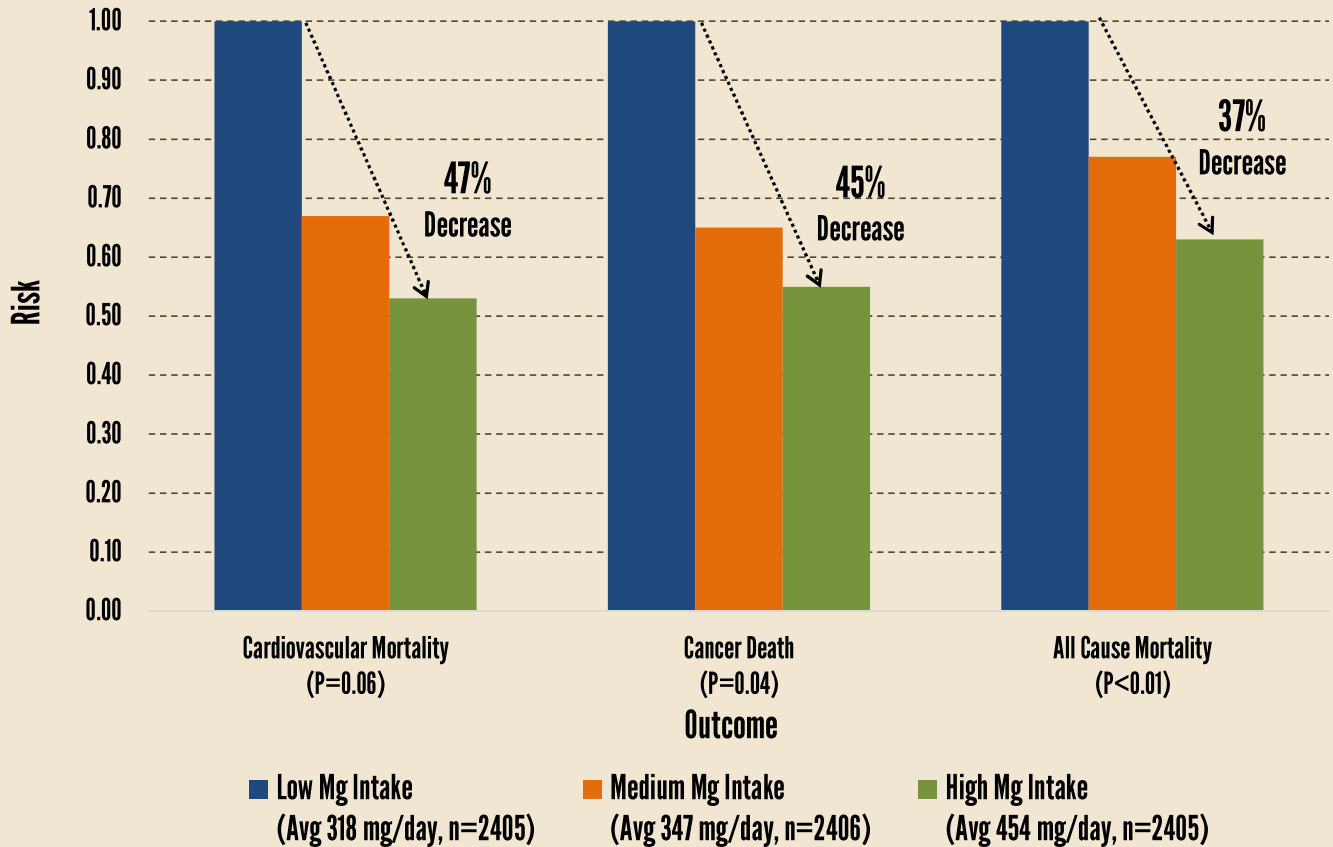

Mortality Risk by Magnesium Intake Group

Chart Date 7/23/2020

©2020 GrassrootsHealth

Gausch-Ferre et al., *Journal of Nutrition*, 2014.

GrassrootsHealth
Nutrient
Research Institute

Moving
Research
Into Practice