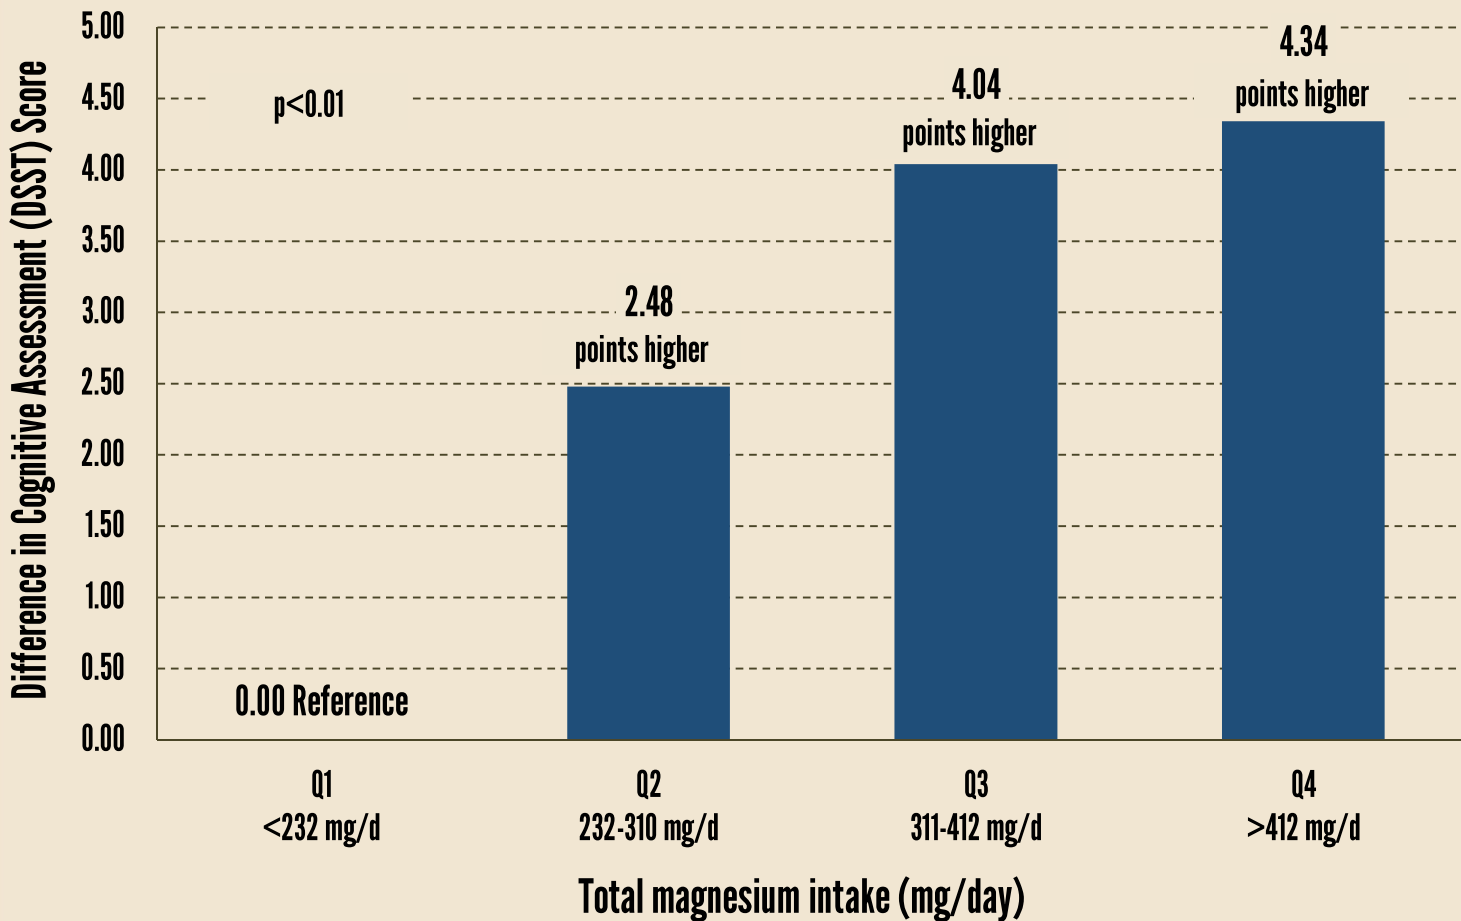

Effect of Total Magnesium Intake per Day on Cognitive Assessment Score

Chart Date 5/12/2020

©2020 GrassrootsHealth

Peeri et al, *European Journal of Nutrition*. 2020.

GrassrootsHealth
Nutrient
Research Institute