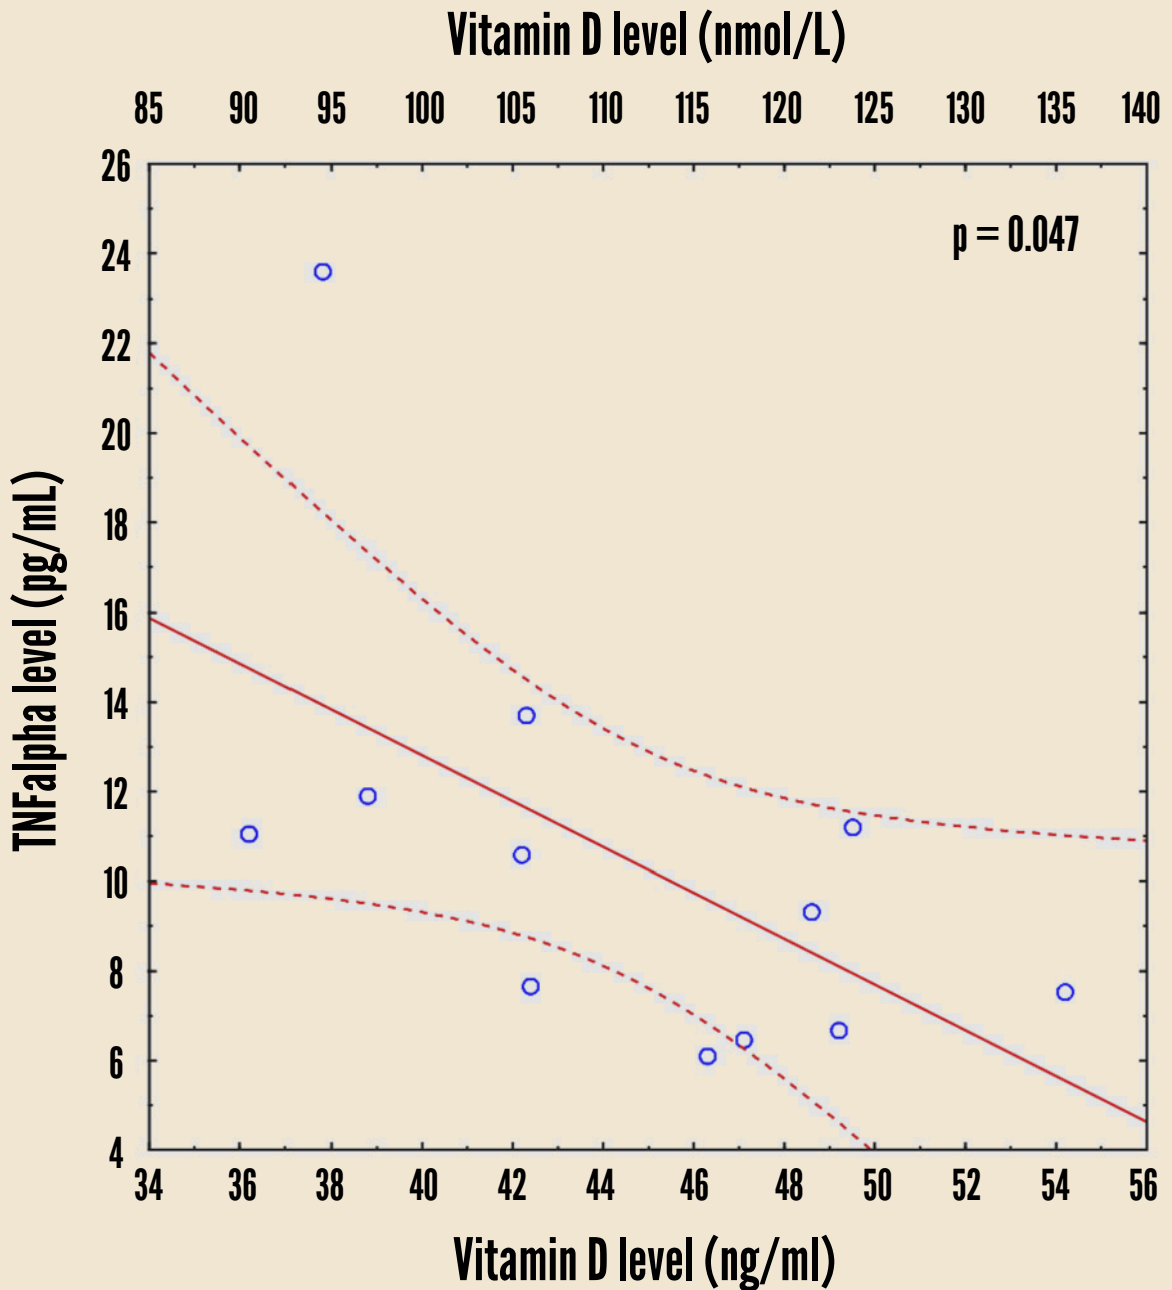

Correlation Between TNF alpha and Vitamin D Levels Immediately Post-Exercise

Chart Date 4/27/20

©2020 GrassrootsHealth

Zebrowska et al., *Journal of the International Society of Sports Nutrition*, 2020.

GrassrootsHealth
Nutrient
Research Institute