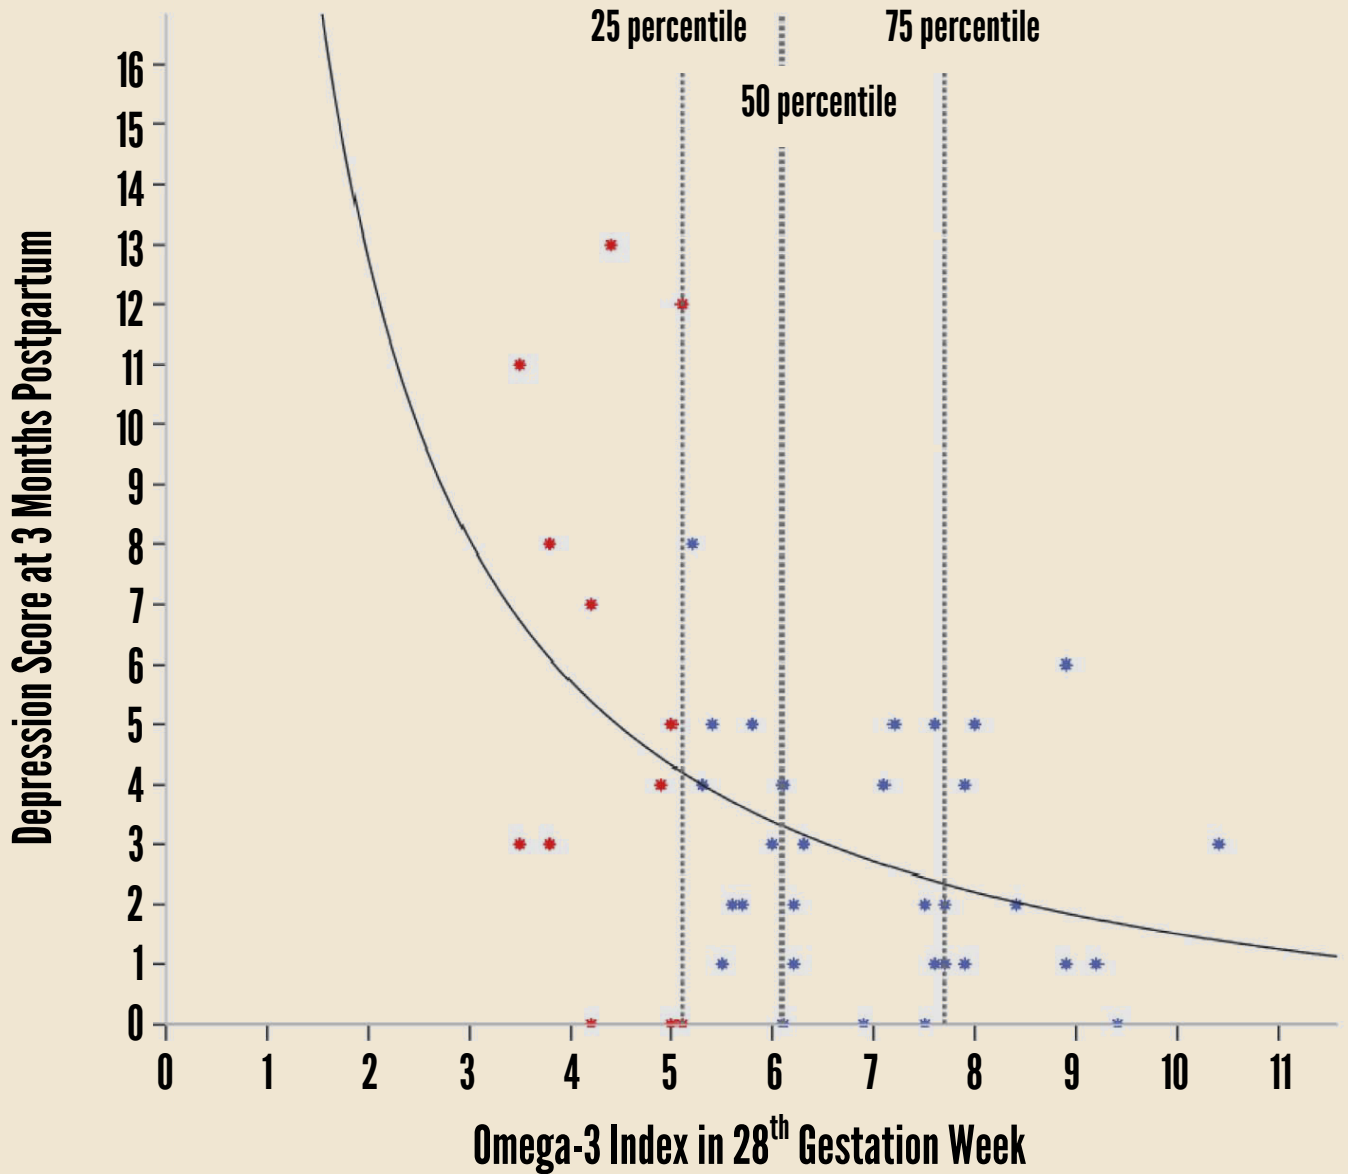

# Association between Omega-3 Index in Pregnancy and Postpartum Depression (N=43)

Chart Date 1/16/20

©2020 GrassrootsHealth

Markhus et al., PLOS ONE, 2013.

GrassrootsHealth  
Nutrient  
Research Institute