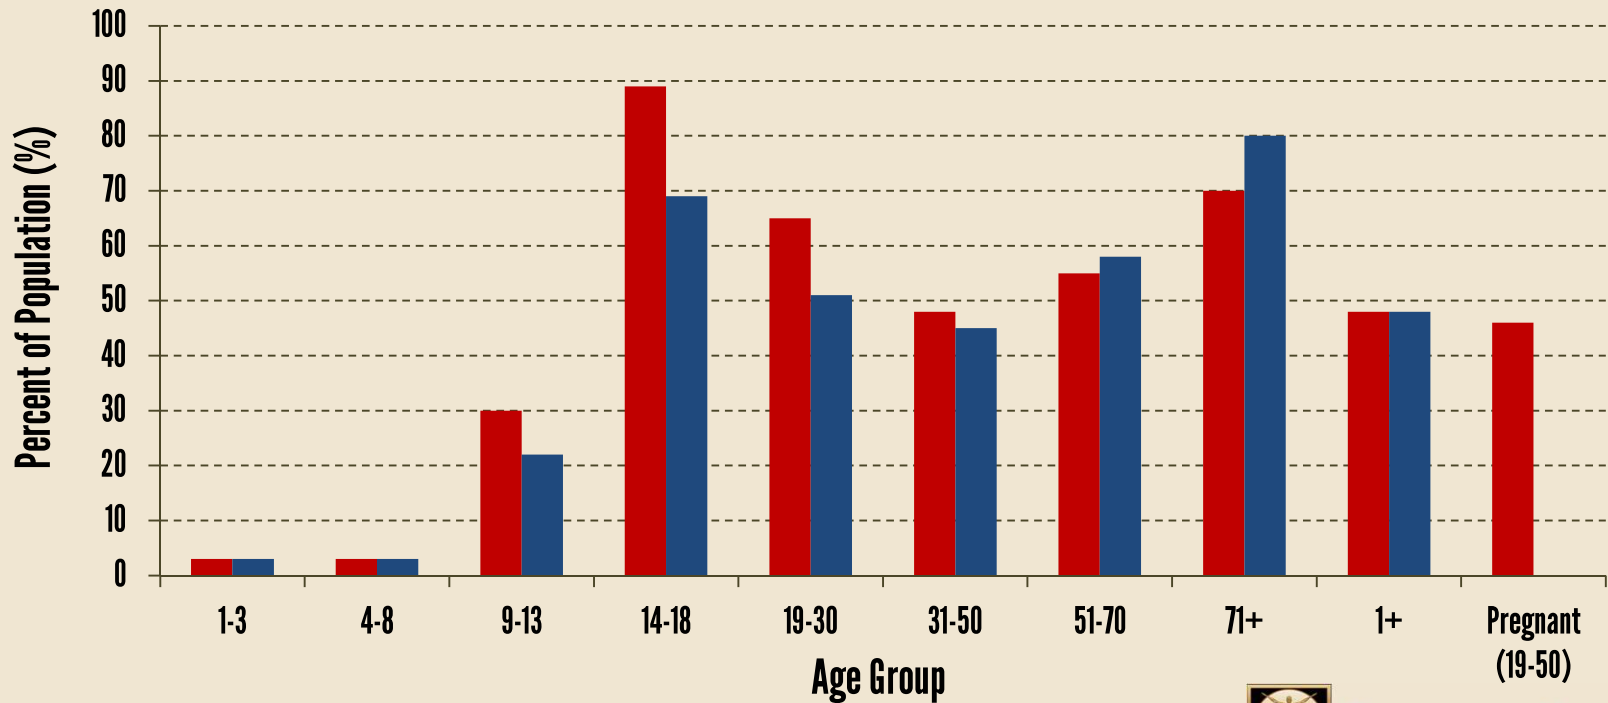

US Population with Magnesium Intake below Estimated Average Requirement

■ Female ■ Male

Chart Date 8/7/2019

©2019 GrassrootsHealth

What We Eat in America, NHANES 2005-2006.

GrassrootsHealth
Moving Research into Practice
www.grassrootshealth.net