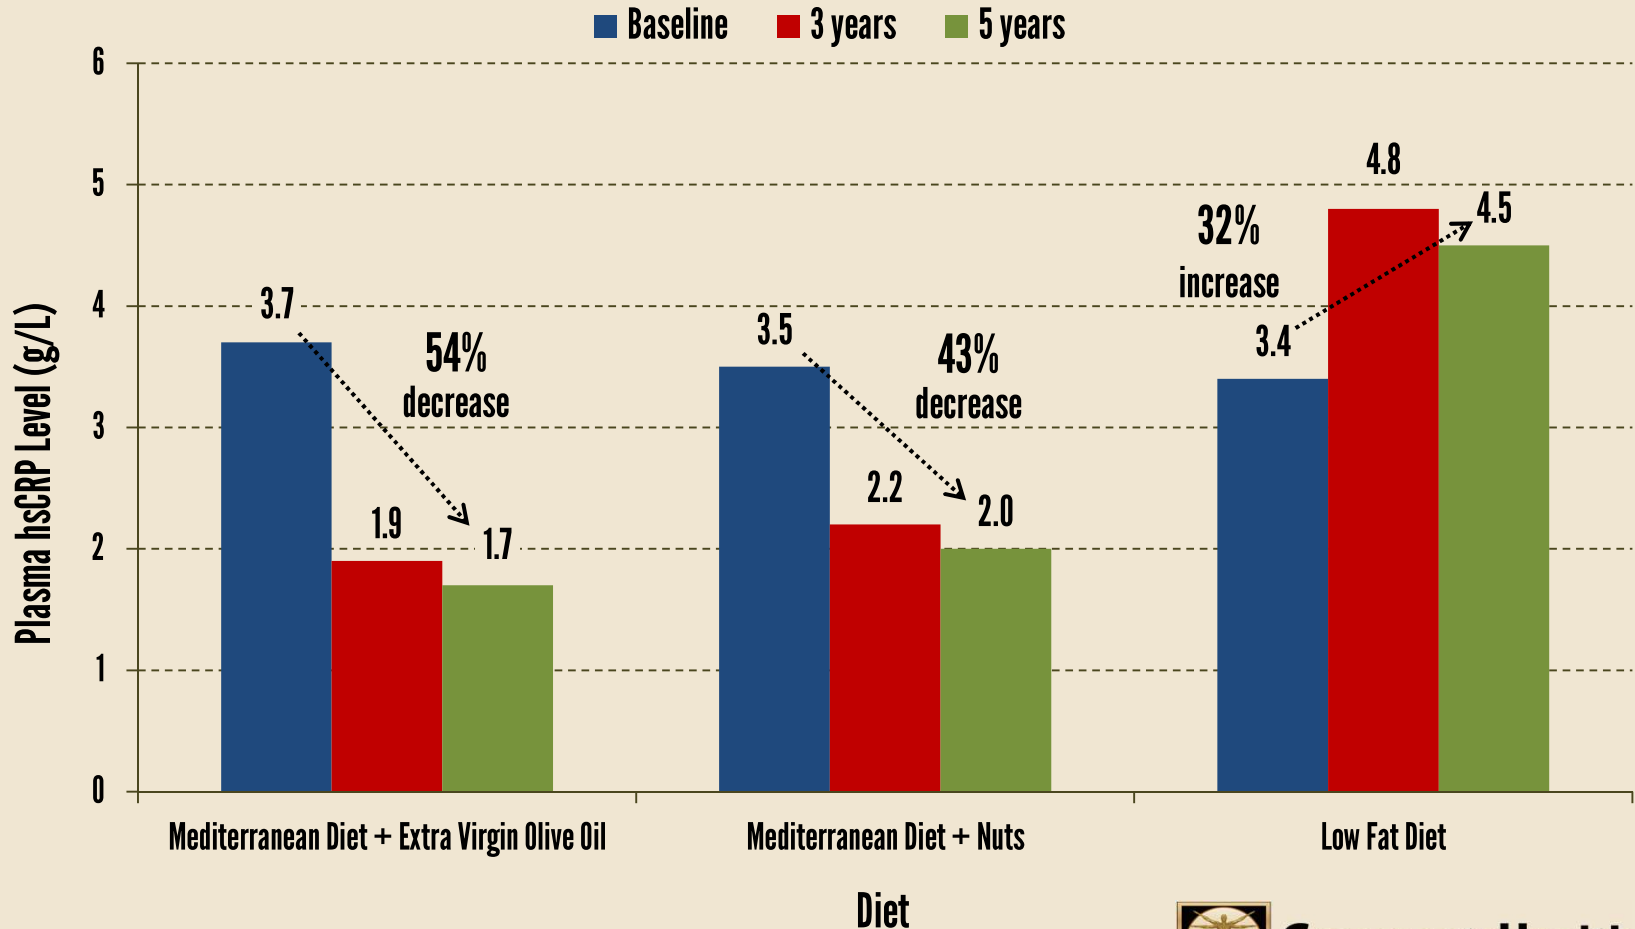

Change in Plasma hsCRP Level by Diet

Chart Date 6/28/2019

©2019 GrassrootsHealth

Casas et al., Mediat Inflamm, 2017

GrassrootsHealth

Moving Research into Practice

www.grassrootshealth.net