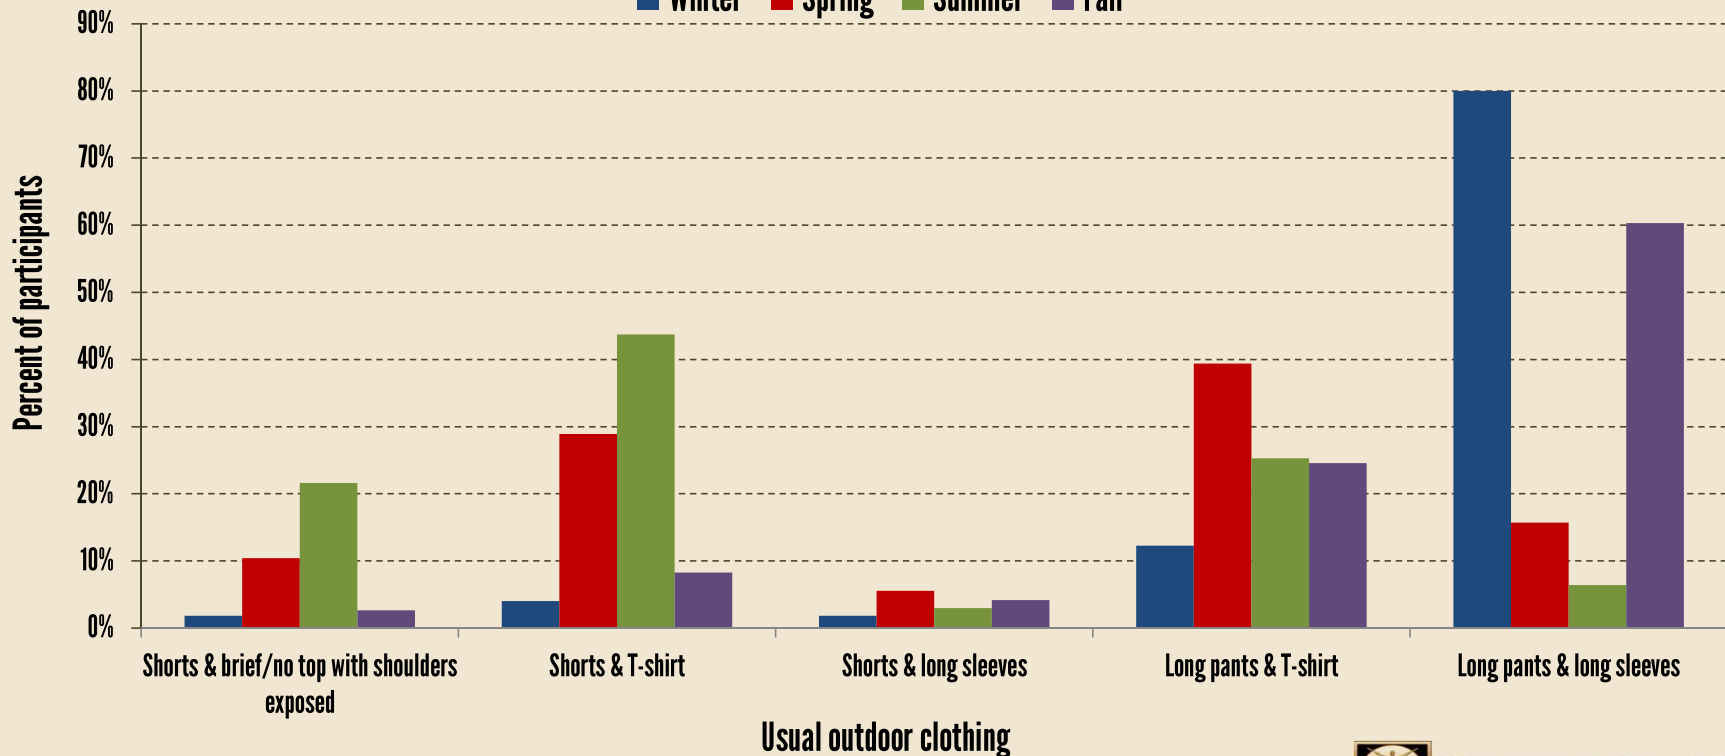

Usual Clothing when Outdoors in the Sun from 10am to 2pm (N=12,327)

■ Winter ■ Spring ■ Summer ■ Fall

Chart Date 4/30/19

©2019 GrassrootsHealth

Preliminary data, not yet published

GrassrootsHealth

Moving Research into Practice