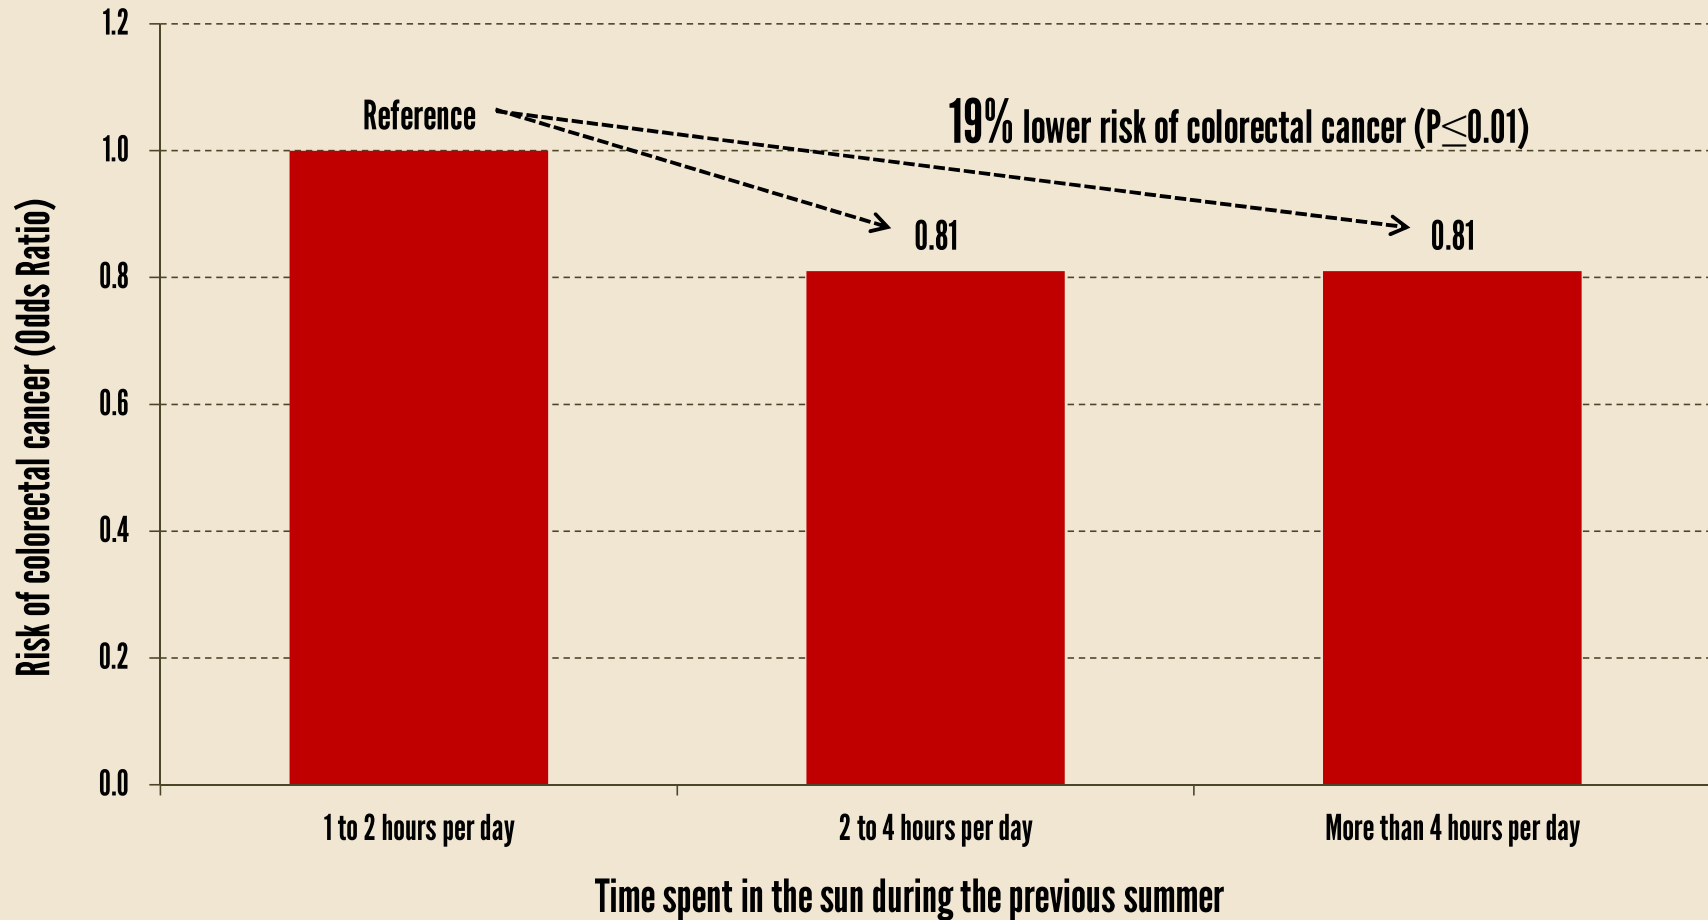

Association between Sun Exposure and Colorectal Cancer (N=6,090)

Chart Date 5/6/2019

© 2019 GrassrootsHealth

Valles et al., Environ Int., 2018

GrassrootsHealth

Moving Research into Practice

www.grassrootshealth.net