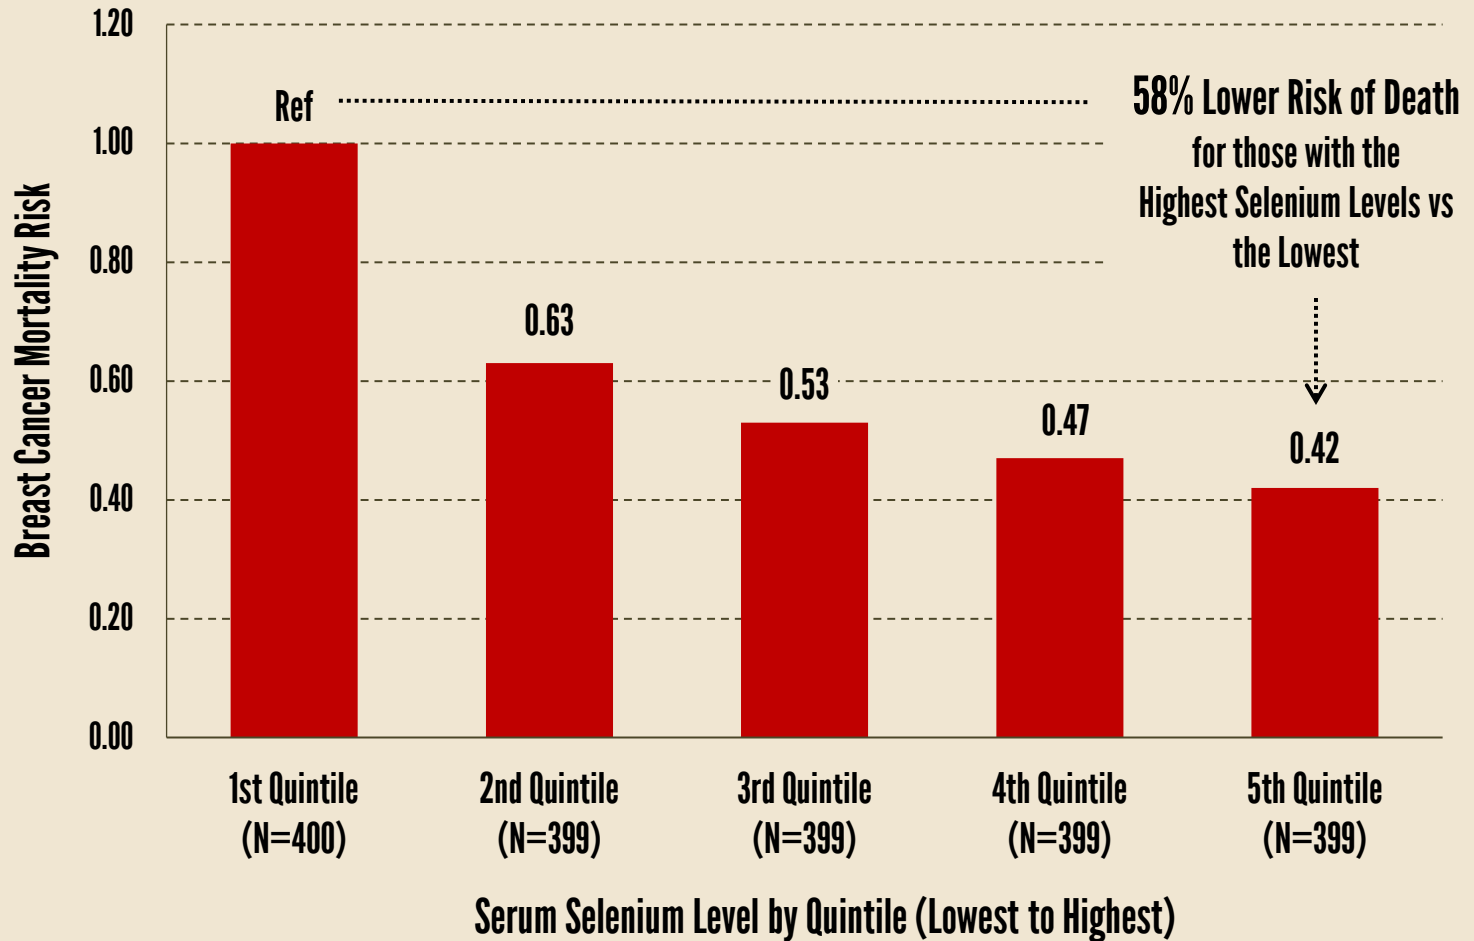

Breast Cancer Mortality Risk According to Selenium Status

pTrend<0.001; Fully adjusted model

Chart Date 10/12/2021

©2021 GrassrootsHealth

Demircan et al, *Redox Biology*, 2021.

**GrassrootsHealth
Nutrient
Research Institute**