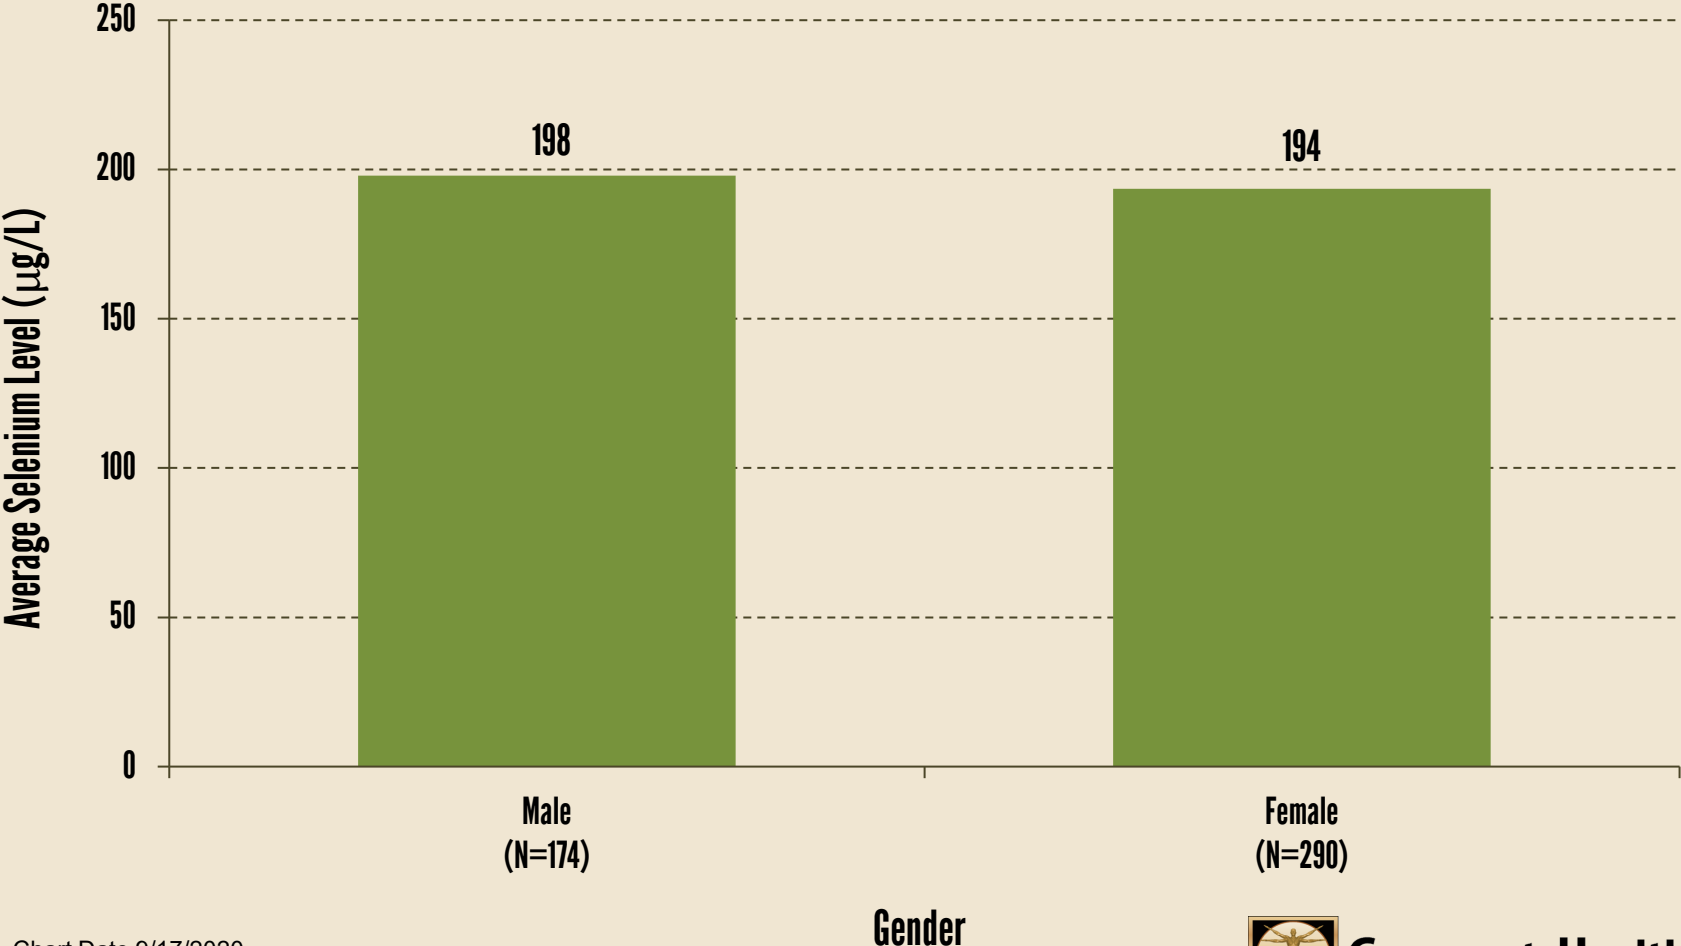

Selenium Levels Among GrassrootsHealth Participants by Gender (N=464)

Chart Date 9/17/2020
©2020 GrassrootsHealth
Preliminary data, not yet published