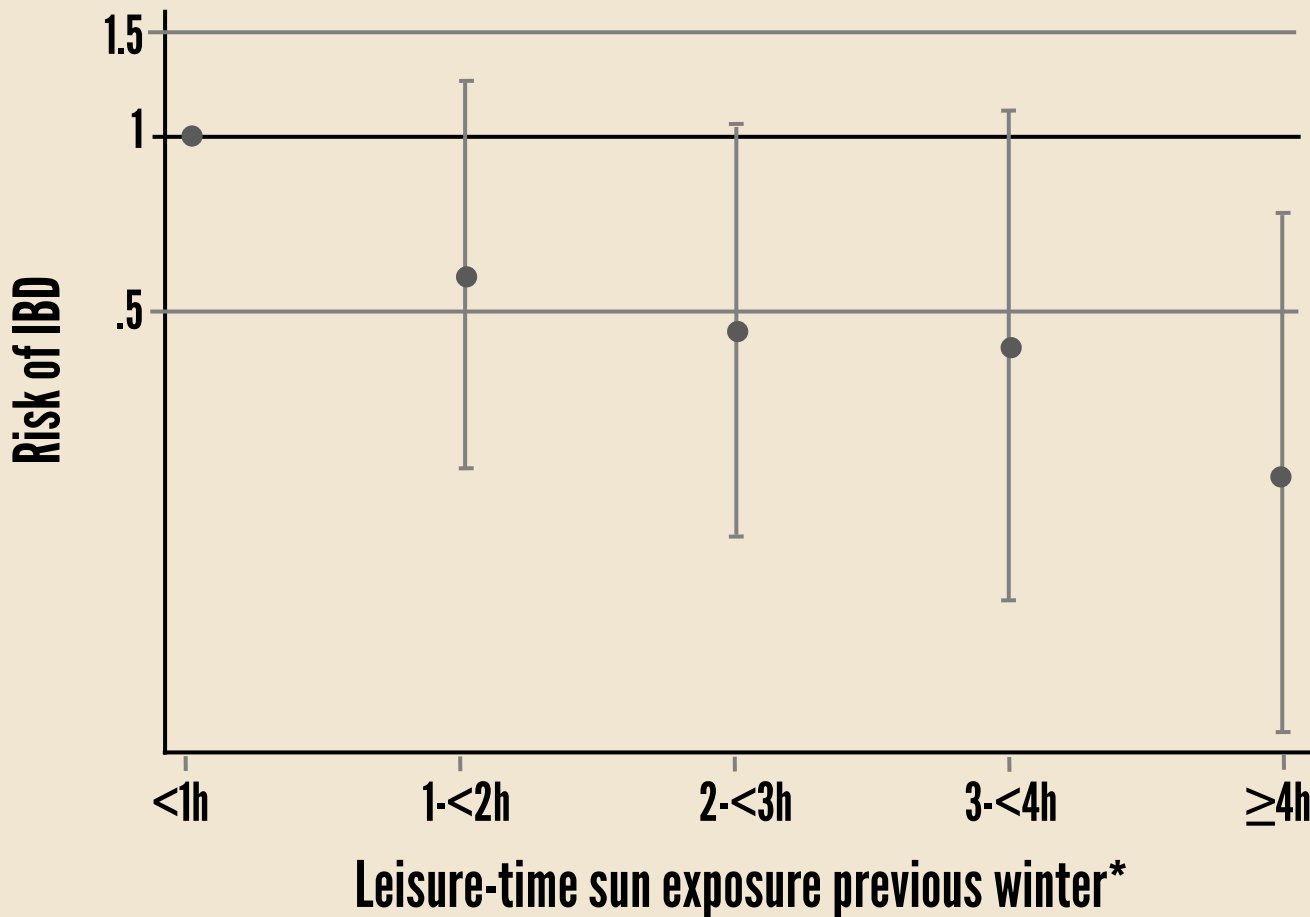

Association Between Pediatric IBD and Winter Sun Exposure

*during weekends and holidays in the previous winter

Chart Date 8/16/2019

©2019 GrassrootsHealth

Holmes et al., J Pediatr Gastroenterol Nutr, 2019.