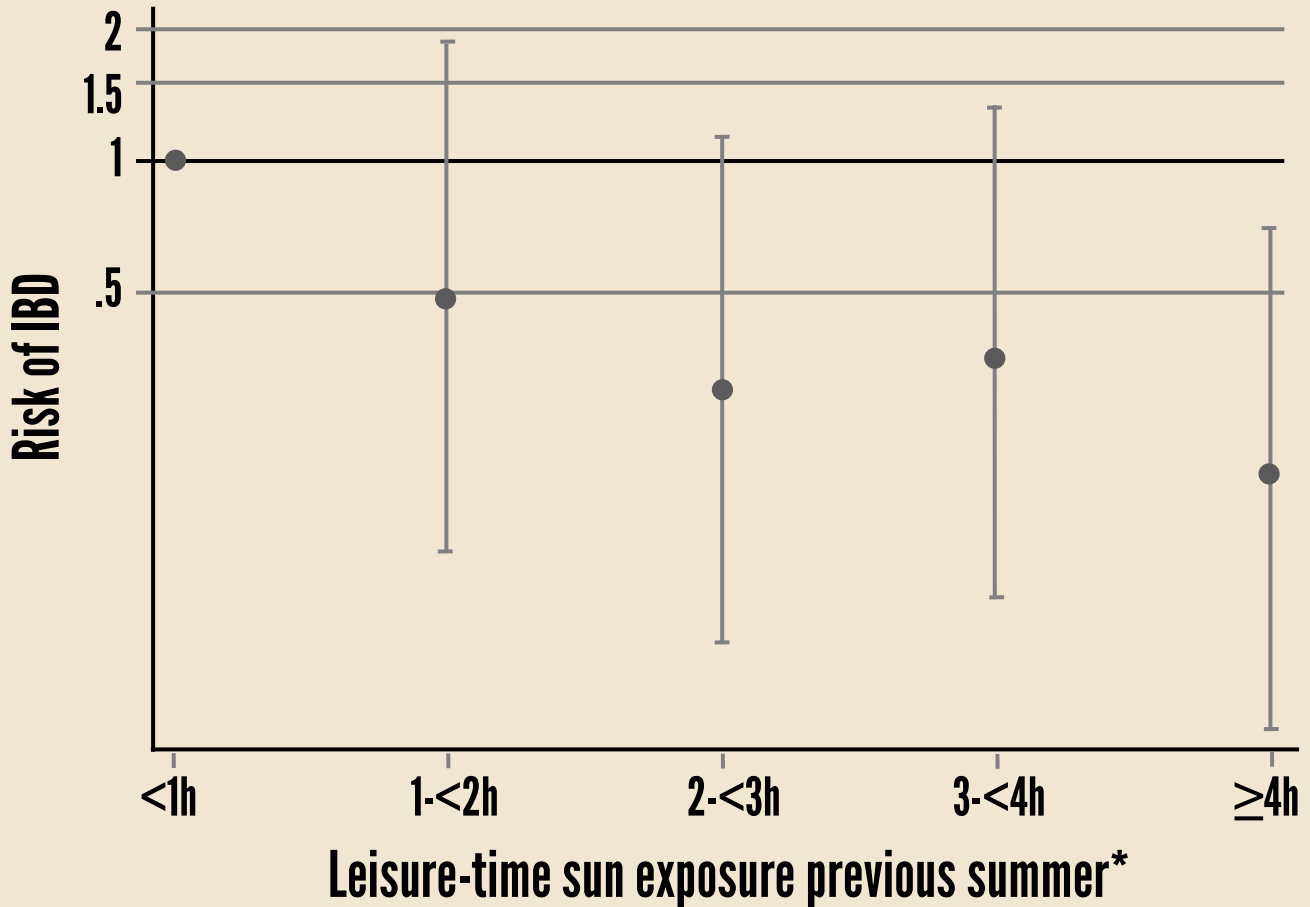

Association Between Pediatric IBD and Summer Sun Exposure

*during weekends and holidays in the previous summer

Chart Date 8/16/2019

©2019 GrassrootsHealth

Holmes et al., J Pediatr Gastroenterol Nutr, 2019.